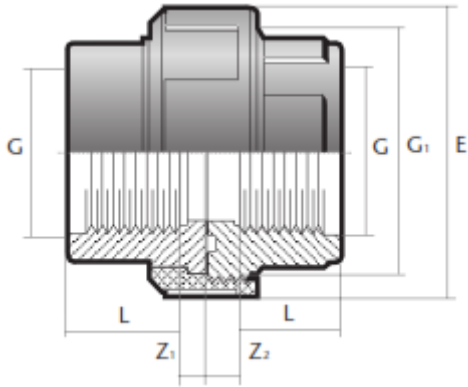

## UN81 ABS Plastic Socket Unions (Threaded)

- BSP Threaded
- Available in ABS & PVC

G	L	Z1	Z2	G1	E	Kg. PVC
3/8"	11.4	5.6	12.6	3/4"	67	0.032
1/2"	15.0	4	11.0	1"	42	0.045
3/4"	16.3	5.7	12.7	1 1/4"	52	0.072
1"	19.1	5.9	12.9	1 1/2"	59	0.100
1 1/4"	21.4	7.6	16.6	2"	72	0.160
1 1/2"	21.4	12.6	23.6	2 1/4"	79	0.220
2"	25.7	15.3	30.3	2 3/4"	96	0.400
2 1/2"	30.2	16.8	31.8	3 1/2"	119	0.635
3"	33.3	22.7	35.7	4"	134	0.850
4"	39.3	26.7	39.7	5"	163	1.260